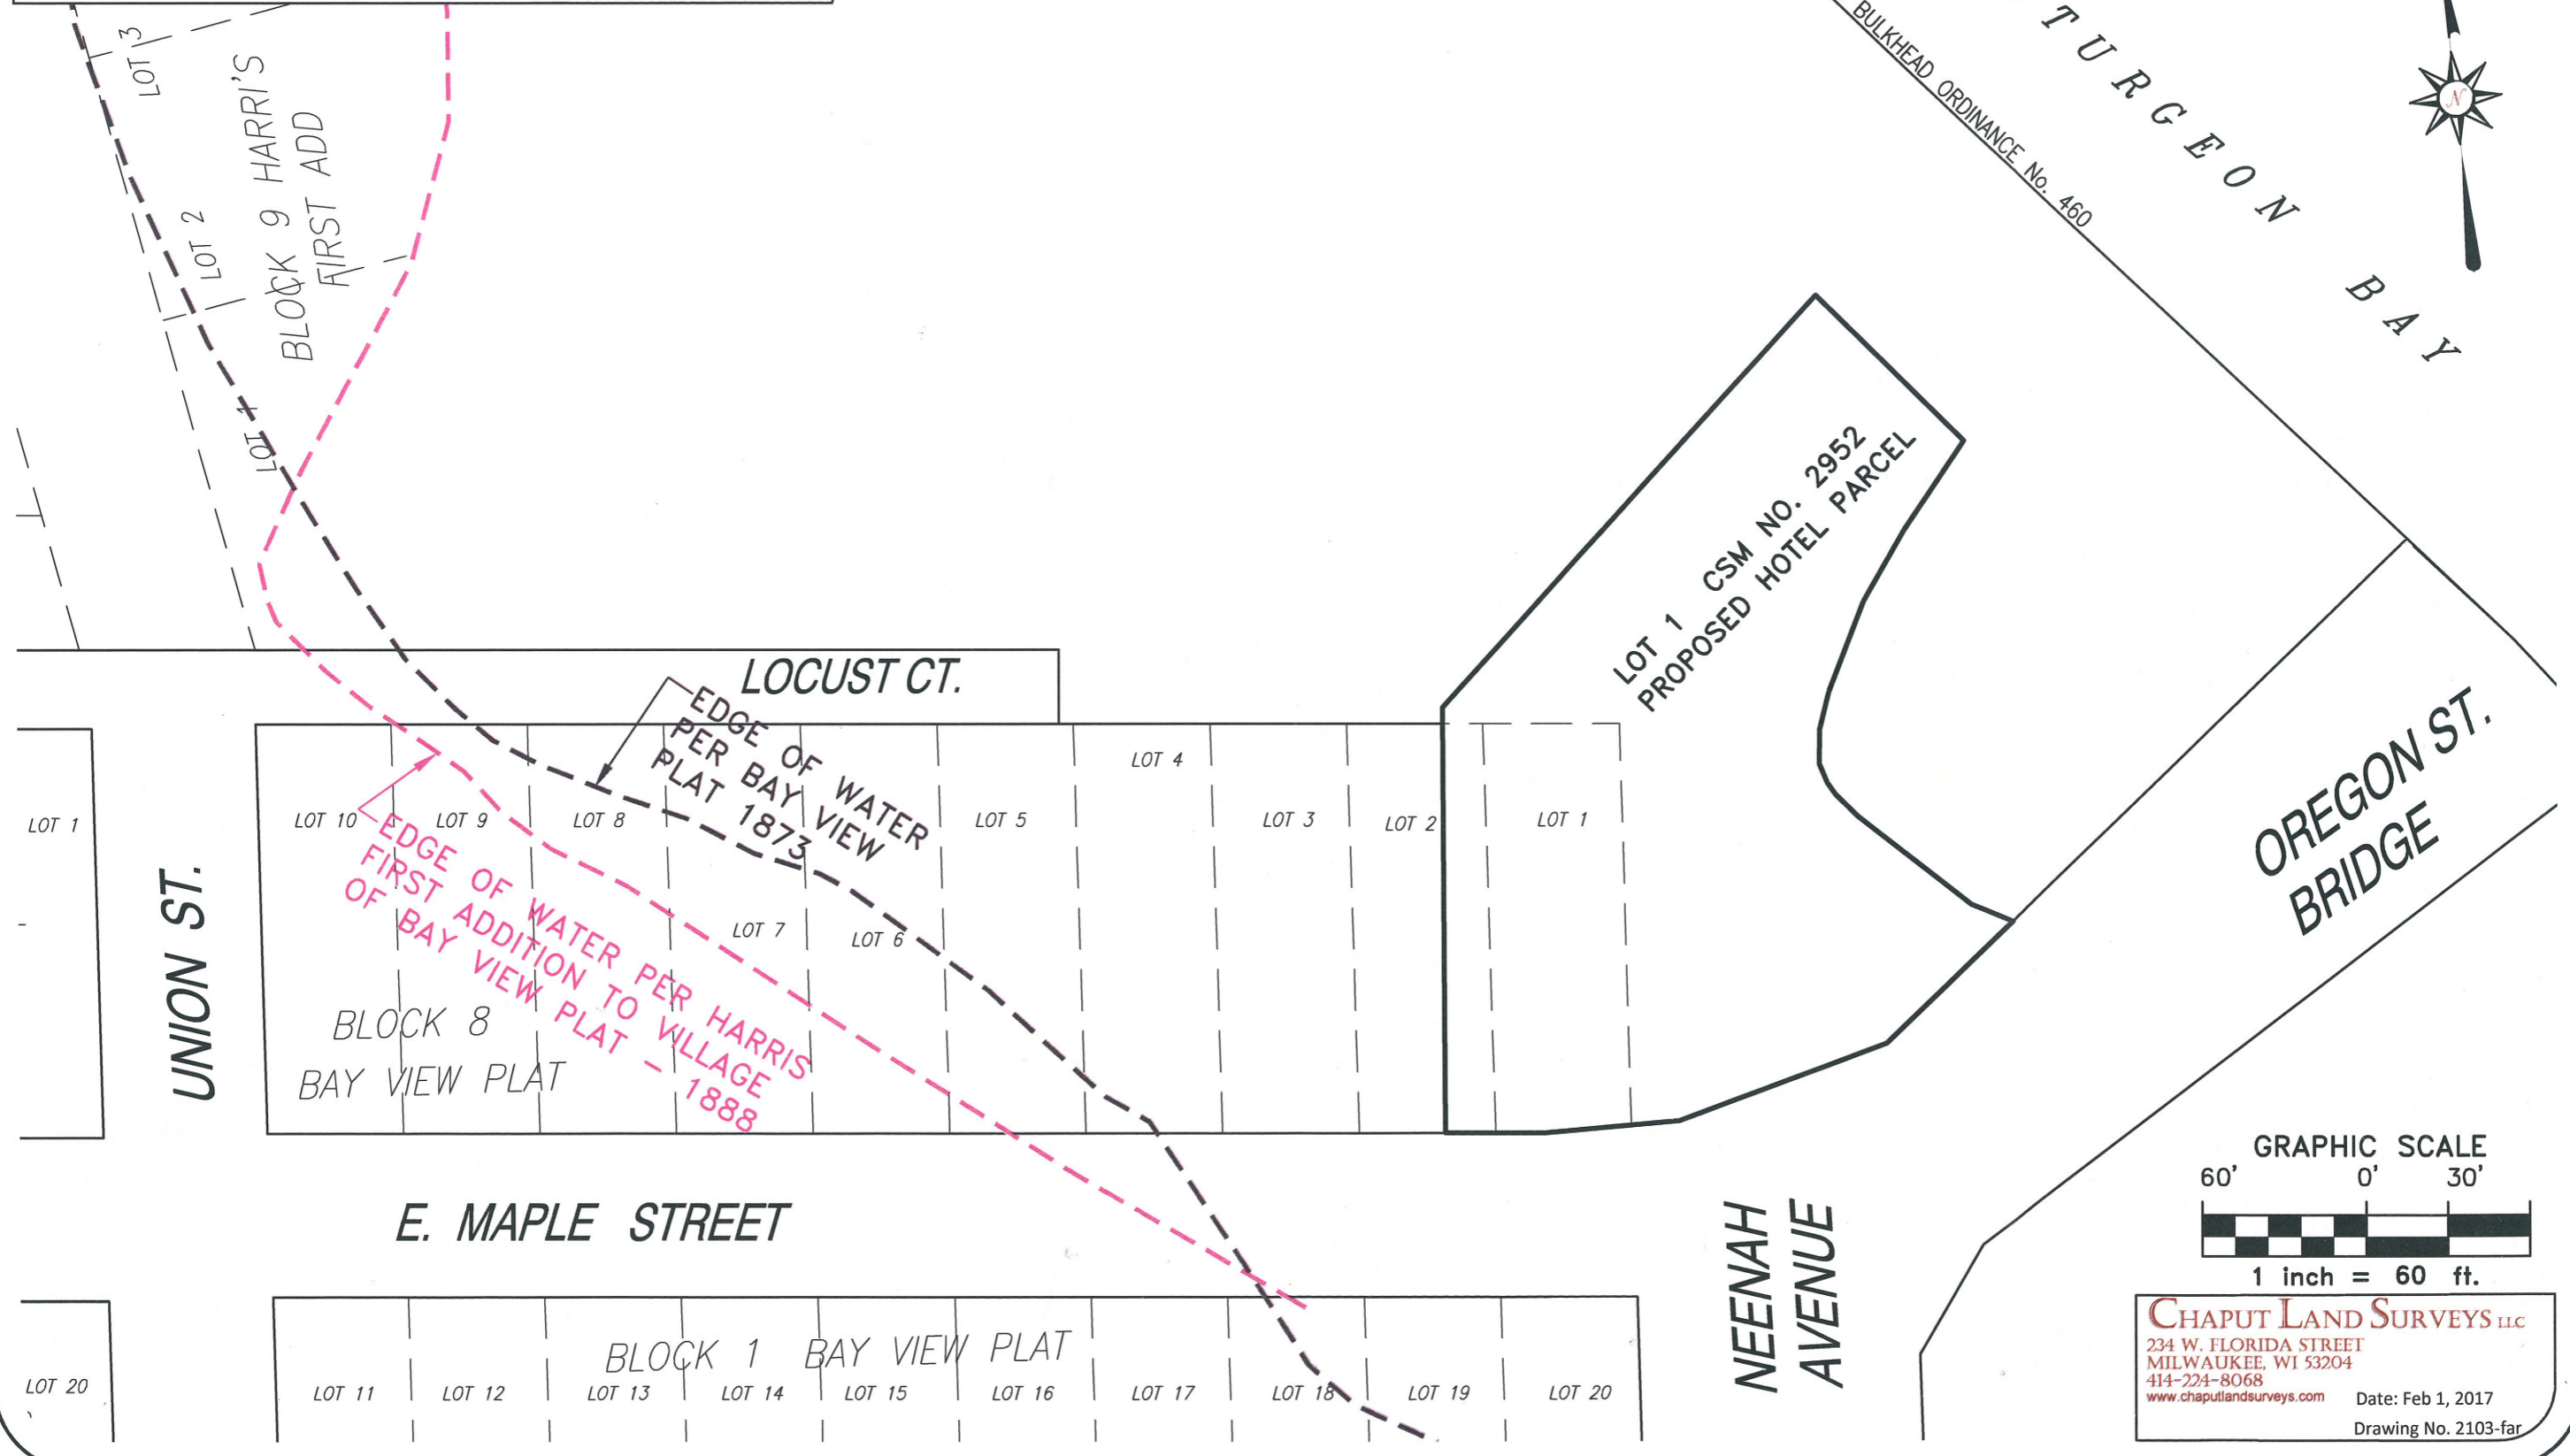

PROPOSED HOTEL PARCEL
CITY OF STURGEON BAY, WISCONSIN
HISTORICAL SUBDIVISION PLATS

CHAPUT LAND SURVEYS LLC
234 W. FLORIDA STREET
MILWAUKEE, WI 53204
414-224-8068
www.chaputlandsurveys.com
Date: Feb 1, 2017
Drawing No. 2103-far