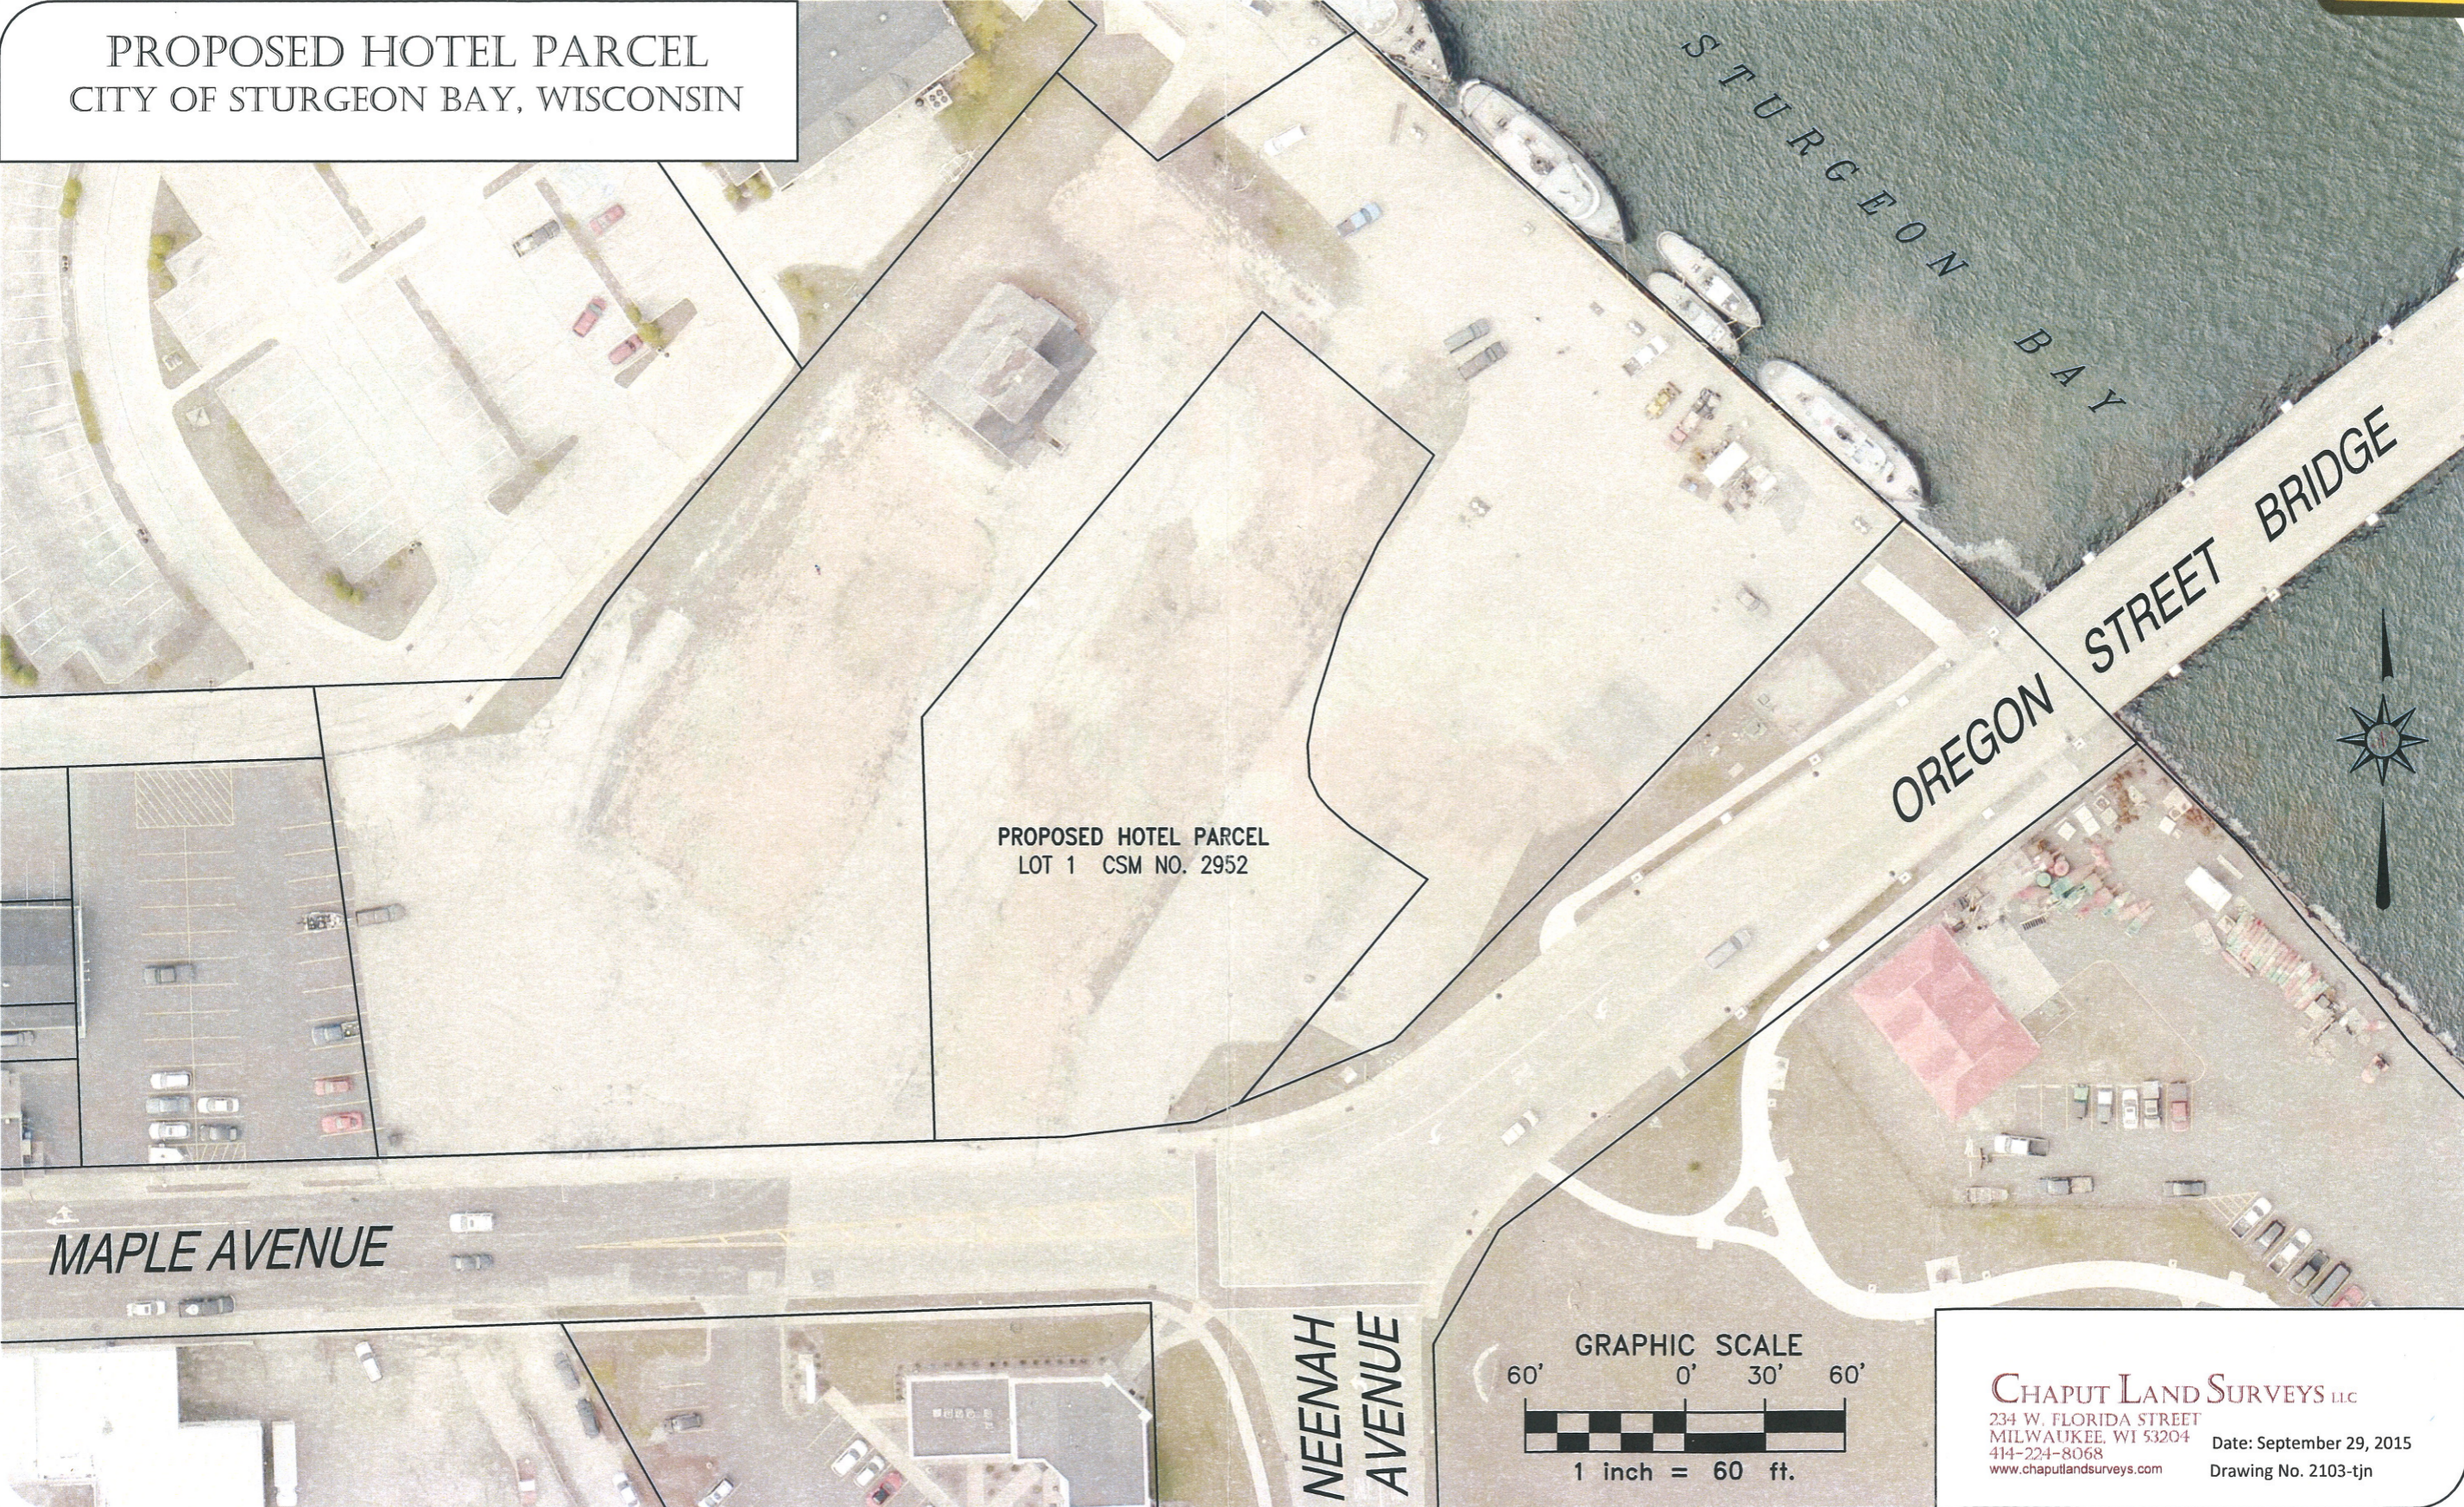

PROPOSED HOTEL PARCEL
CITY OF STURGEON BAY, WISCONSIN

CHAPUT LAND SURVEYS LLC
234 W. FLORIDA STREET
MILWAUKEE, WI 53204
414-224-8068
www.chaputlandsurveys.com

Date: September 29, 2015
Drawing No. 2103-tjn